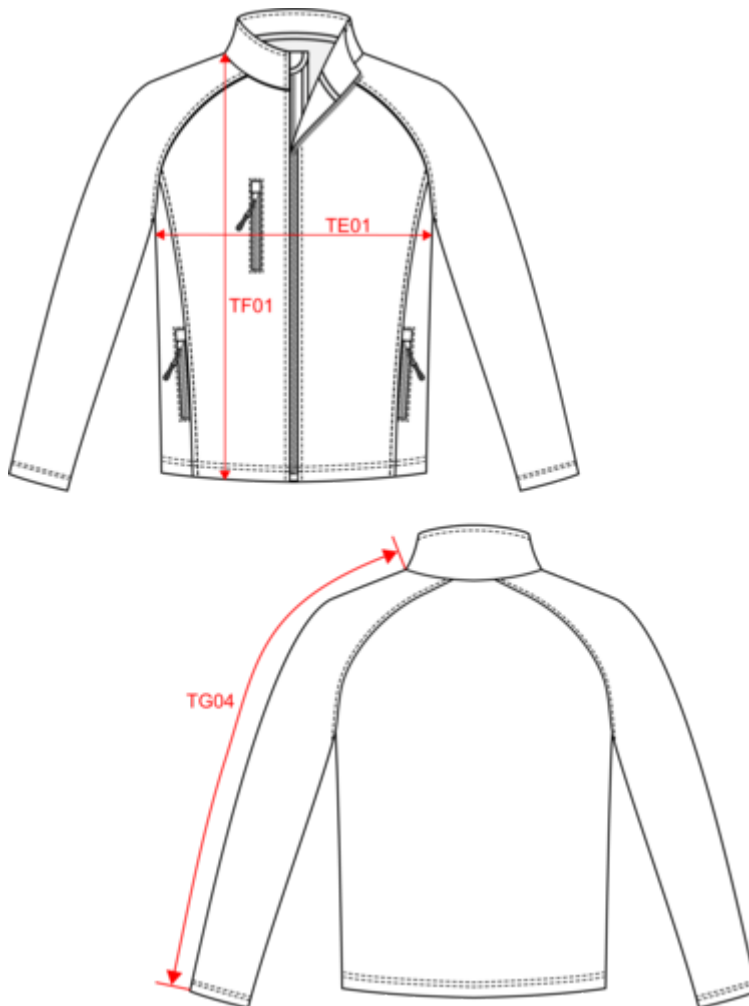

Dimensions (cm)

Measurements in cm	XS	S	M	L	XL	XXL	3XL	4XL	5XL
TE01 - 1/2 chest width at 1.5cm below armhole	49.00	52.00	55.00	58.00	61.00	64.00	67.00	70.00	73.00
TF01 - Total height from HSP	70.50	72.50	74.50	76.50	78.50	80.50	82.50	84.50	86.50
TG04 - Raglan long sleeve length	78.50	80.25	82.00	83.75	85.50	87.25	89.00	90.75	92.50